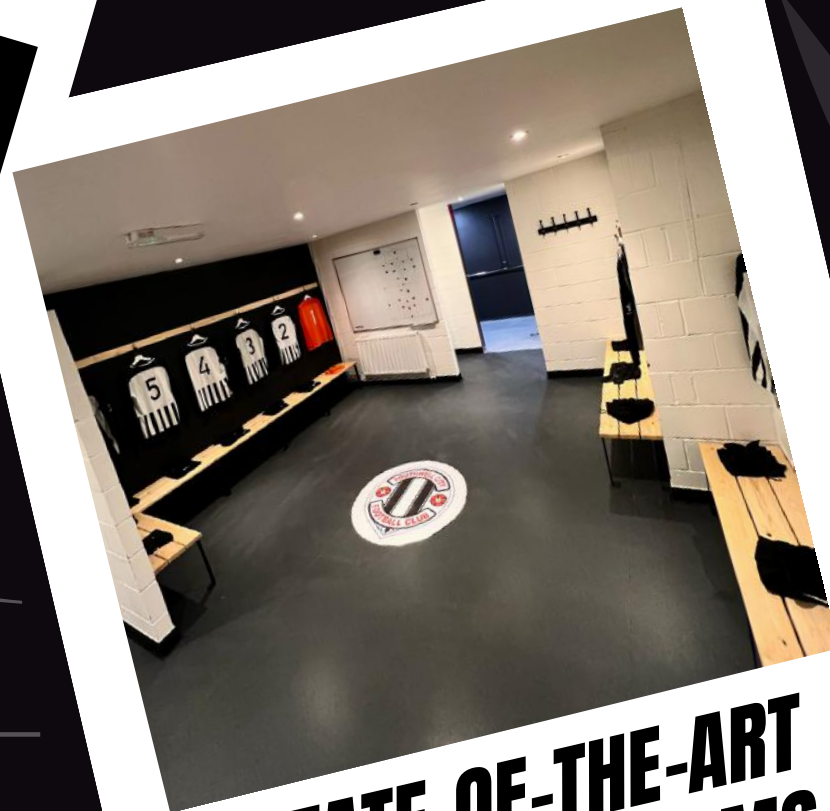

**STATE-OF-THE-ART
CHANGING ROOMS**